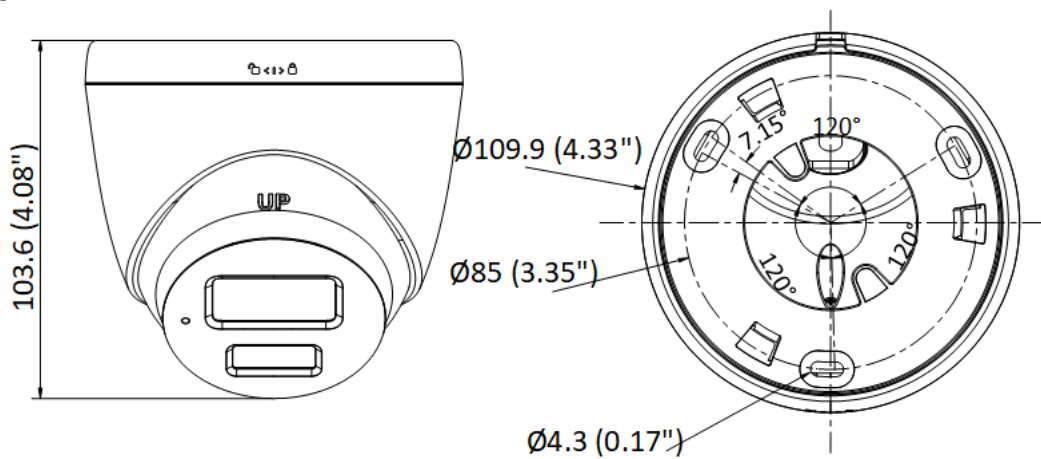

Safety	UL (UL 60950-1); CB (IEC 60950-1:2005 + Am 1:2009 + Am 2:2013, IEC 62368-1:2014); CE-LVD (EN 60950-1:2005 + Am 1:2009 + Am 2:2013, IEC 62368-1:2014); BIS (IS 13252(Part 1):2010+A1:2013+A2:2015)
Environment	CE-RoHS (2011/65/EU); WEEE (2012/19/EU); Reach (Regulation (EC) No 1907/2006)
Protection	IP67 (IEC 60529-2013)

▪ **Available Model**

DS-2CD1327G0-LUF(C) (2.8/4 mm)

DS-2CD1327G0-L (C)(2.8/4 mm)

▪ **Dimension**

Unit: mm (inch)